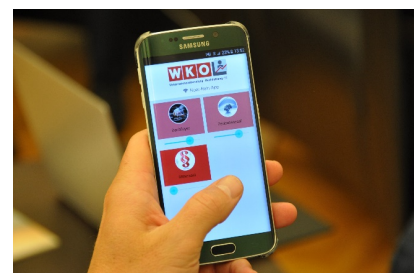

CAST BOX Model A - 1 WiFi Stream out

WLAN audio streaming without internet

The CAST BOX Model A - 1 WiFi Stream out is a device specially developed by KafkaPUREAudio to transmit music and voice signals (in hi-fi quality) in WLAN networks without Internet. The mobile receivers are connected to the CAST BOX via the WLAN network.

Areas of use are e.g. Interpreting applications, hearing aid support, conferences, "pure listening" applications, silent conference, silent disco, etc.

BENEFITS

- Easy installation and start-up
- Transformer-balanced audio input
- Replaces desktop and laptop Streaming computer
- Receiver-side cost savings through BYOD
- Integrated web interface
- Low-latency hi-fi Sound
- Full freedom of movement for users in the WLAN coverage
- Multiple streams possible at any time
- Free software updates during License duration
- Lowest bandwidth of the streaming transmission
- Highest reliability due to single streams
- Individual hardware configuration like eg Digital audio input possible
- Shock resistant aluminum housing
- Professional connections

All Bring-Your-Own-Device (BYOD) receivers download the LINEAPP CAST Receiver software to their mobile devices for free via the iOS or Android App Store, log in to the CAST BOX network and then start the app. The device screen automatically shows all available streams. Just tap to listen to the stream you want using Bluetooth or wired headphones and switch to other streams (with just one click). If no stream is tapped, the bandwidth is reduced to a minimum. The receiver can move freely within the WLAN coverage. If you leave the "WLAN zone", all streams on the screen turn gray - if you receive WLAN again, the device automatically connects and the available streams appear again in their usual color.