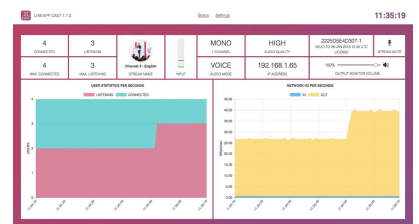

CAST BOX Model A - 1 WiFi Stream out

WLAN audio streaming without internet

The CAST BOX Model A - 1 WiFi Stream out is a device specially developed by KafkaPUREAudio to transmit music and voice signals (in hi-fi quality) in WLAN networks without Internet. The mobile receivers are connected to the CAST BOX via the WLAN network.

The patented LINEAPP CAST software can be operated via a web interface. Both the name of the stream and a graphic can be entered. The CAST BOX Model A - 1 WiFi Stream out is stand-alone and requires no further operation after commissioning. The CAST license is valid for one year from the first commissioning and can be renewed at any time. During the license period, all software updates are free. Professional audio and network connections allow easy connection to other components. Additional parallel streams are made possible by using multiple CAST BOX units quickly and easily.

All Bring-Your-Own-Device (BYOD) receivers download the LINEAPP CAST Receiver software to their mobile devices for free via the iOS or Android App Store, log in to the CAST BOX network and then start the app. The device screen automatically shows all available streams. Just tap to listen to the stream you want using Bluetooth or wired headphones and switch to other streams (with just one click). If no stream is tapped, the bandwidth is reduced to a minimum. The receiver can move freely within the WLAN coverage. If you leave the "WLAN zone", all streams on the screen turn gray - if you receive WLAN again, the device automatically connects and the available streams appear again in their usual color.